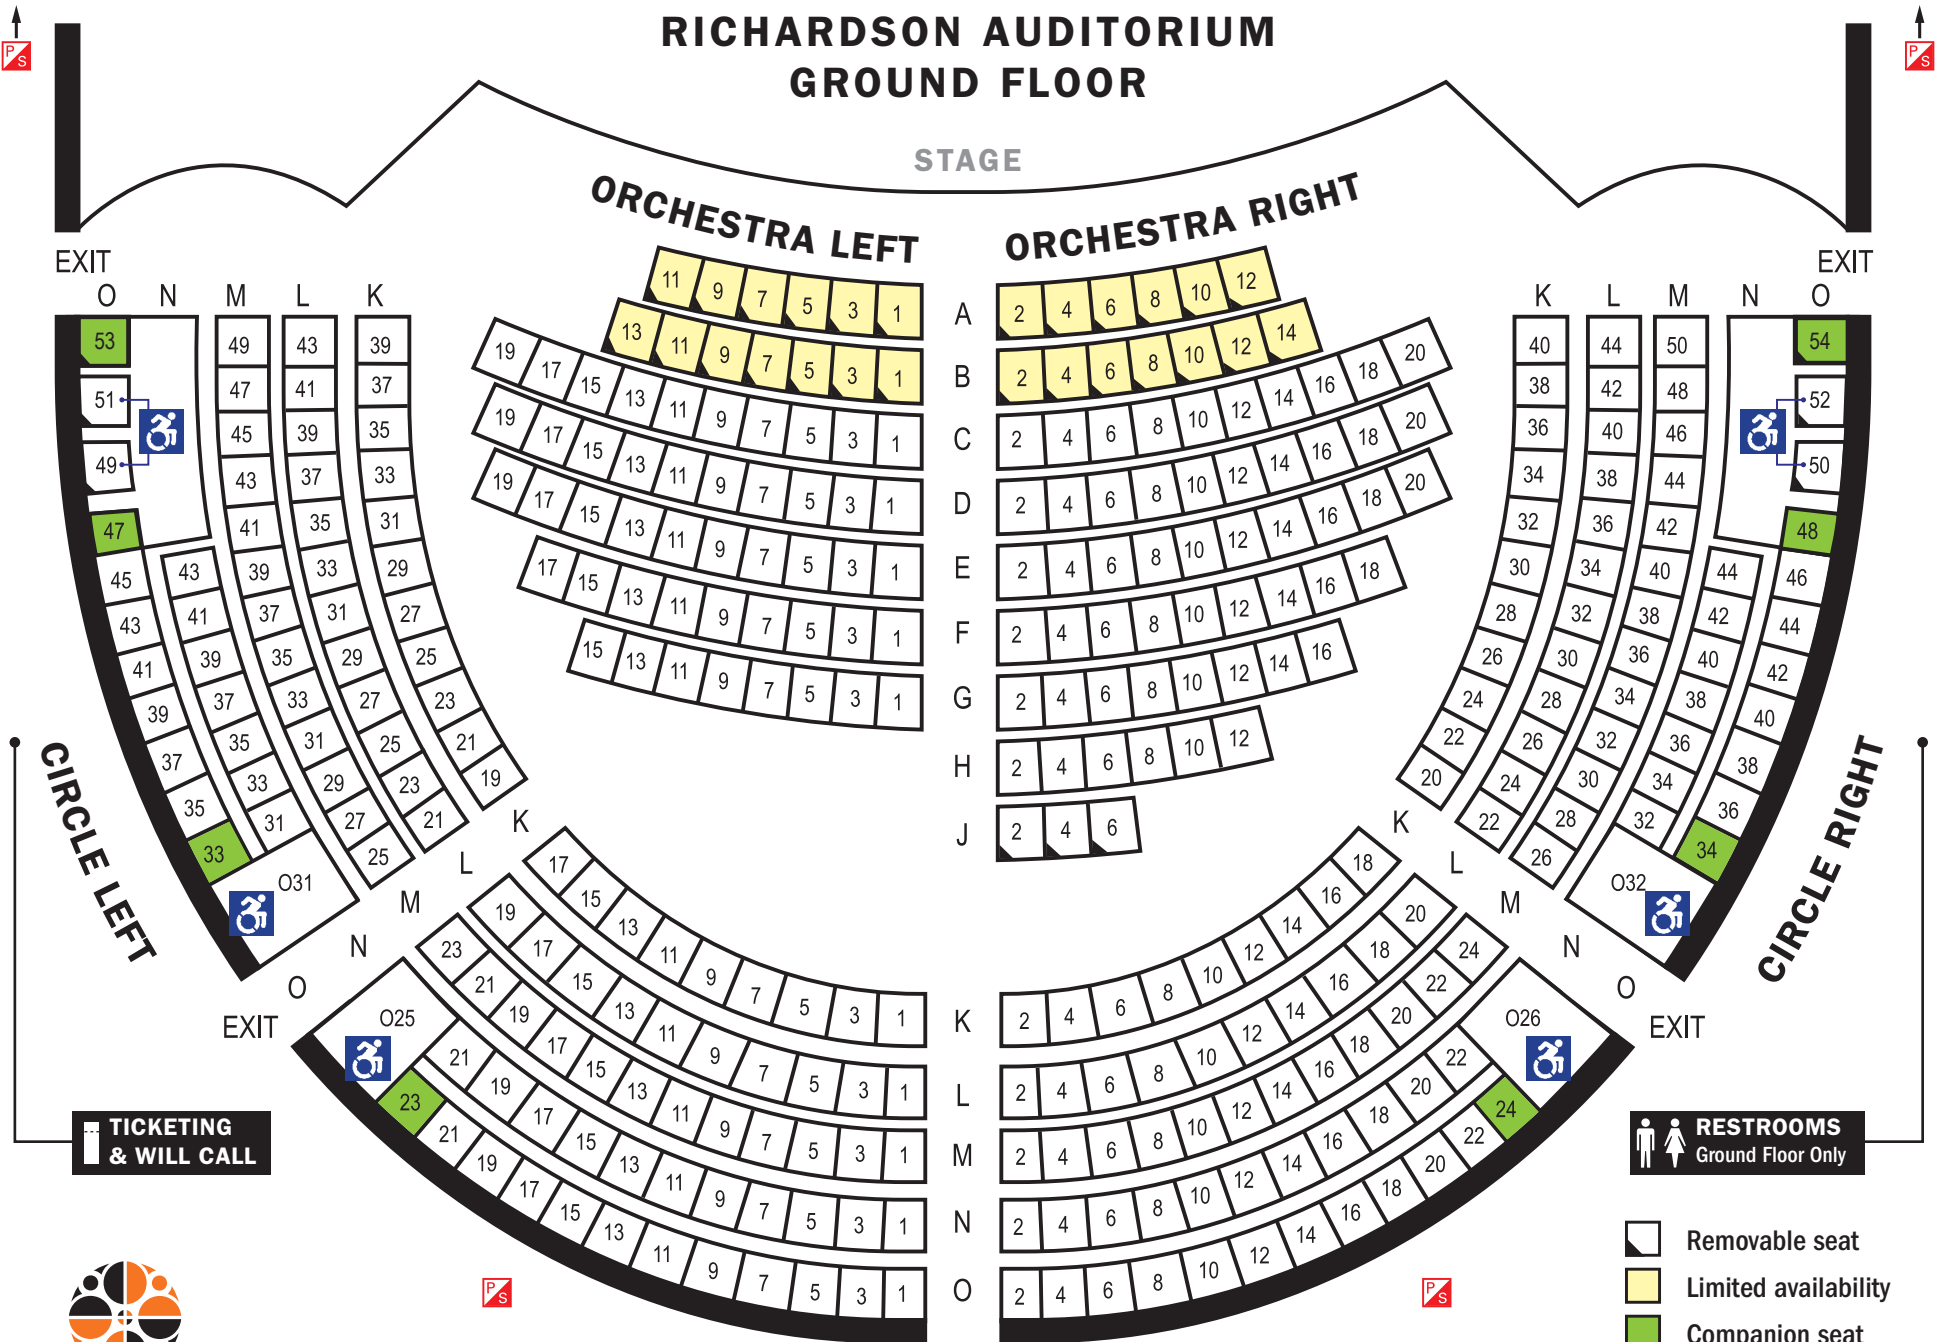

RICHARDSON AUDITORIUM GROUND FLOOR

STAGE

ORCHESTRA LEFT

ORCHESTRA RIGHT

EXIT

EXIT

CIRCLE LEFT

CIRCLE RIGHT

TICKETING & WILL CALL

RESTROOMS
Ground Floor Only

EXIT

RICHARDSON
AUDITORIUM
IN ALEXANDER HALL

richardson.princeton.edu
tickets.princeton.edu

- Removable seat
- Limited availability
- Companion seat
- Wheelchair accessible
- Fire pull station

RICHARDSON AUDITORIUM BALCONY

STAIR ACCESS ONLY
No restroom on this level

RICHARDSON
AUDITORIUM
IN ALEXANDER HALL

richardson.princeton.edu
tickets.princeton.edu

- # Section number
- Obstructed view
- Ⓟ Fire pull station