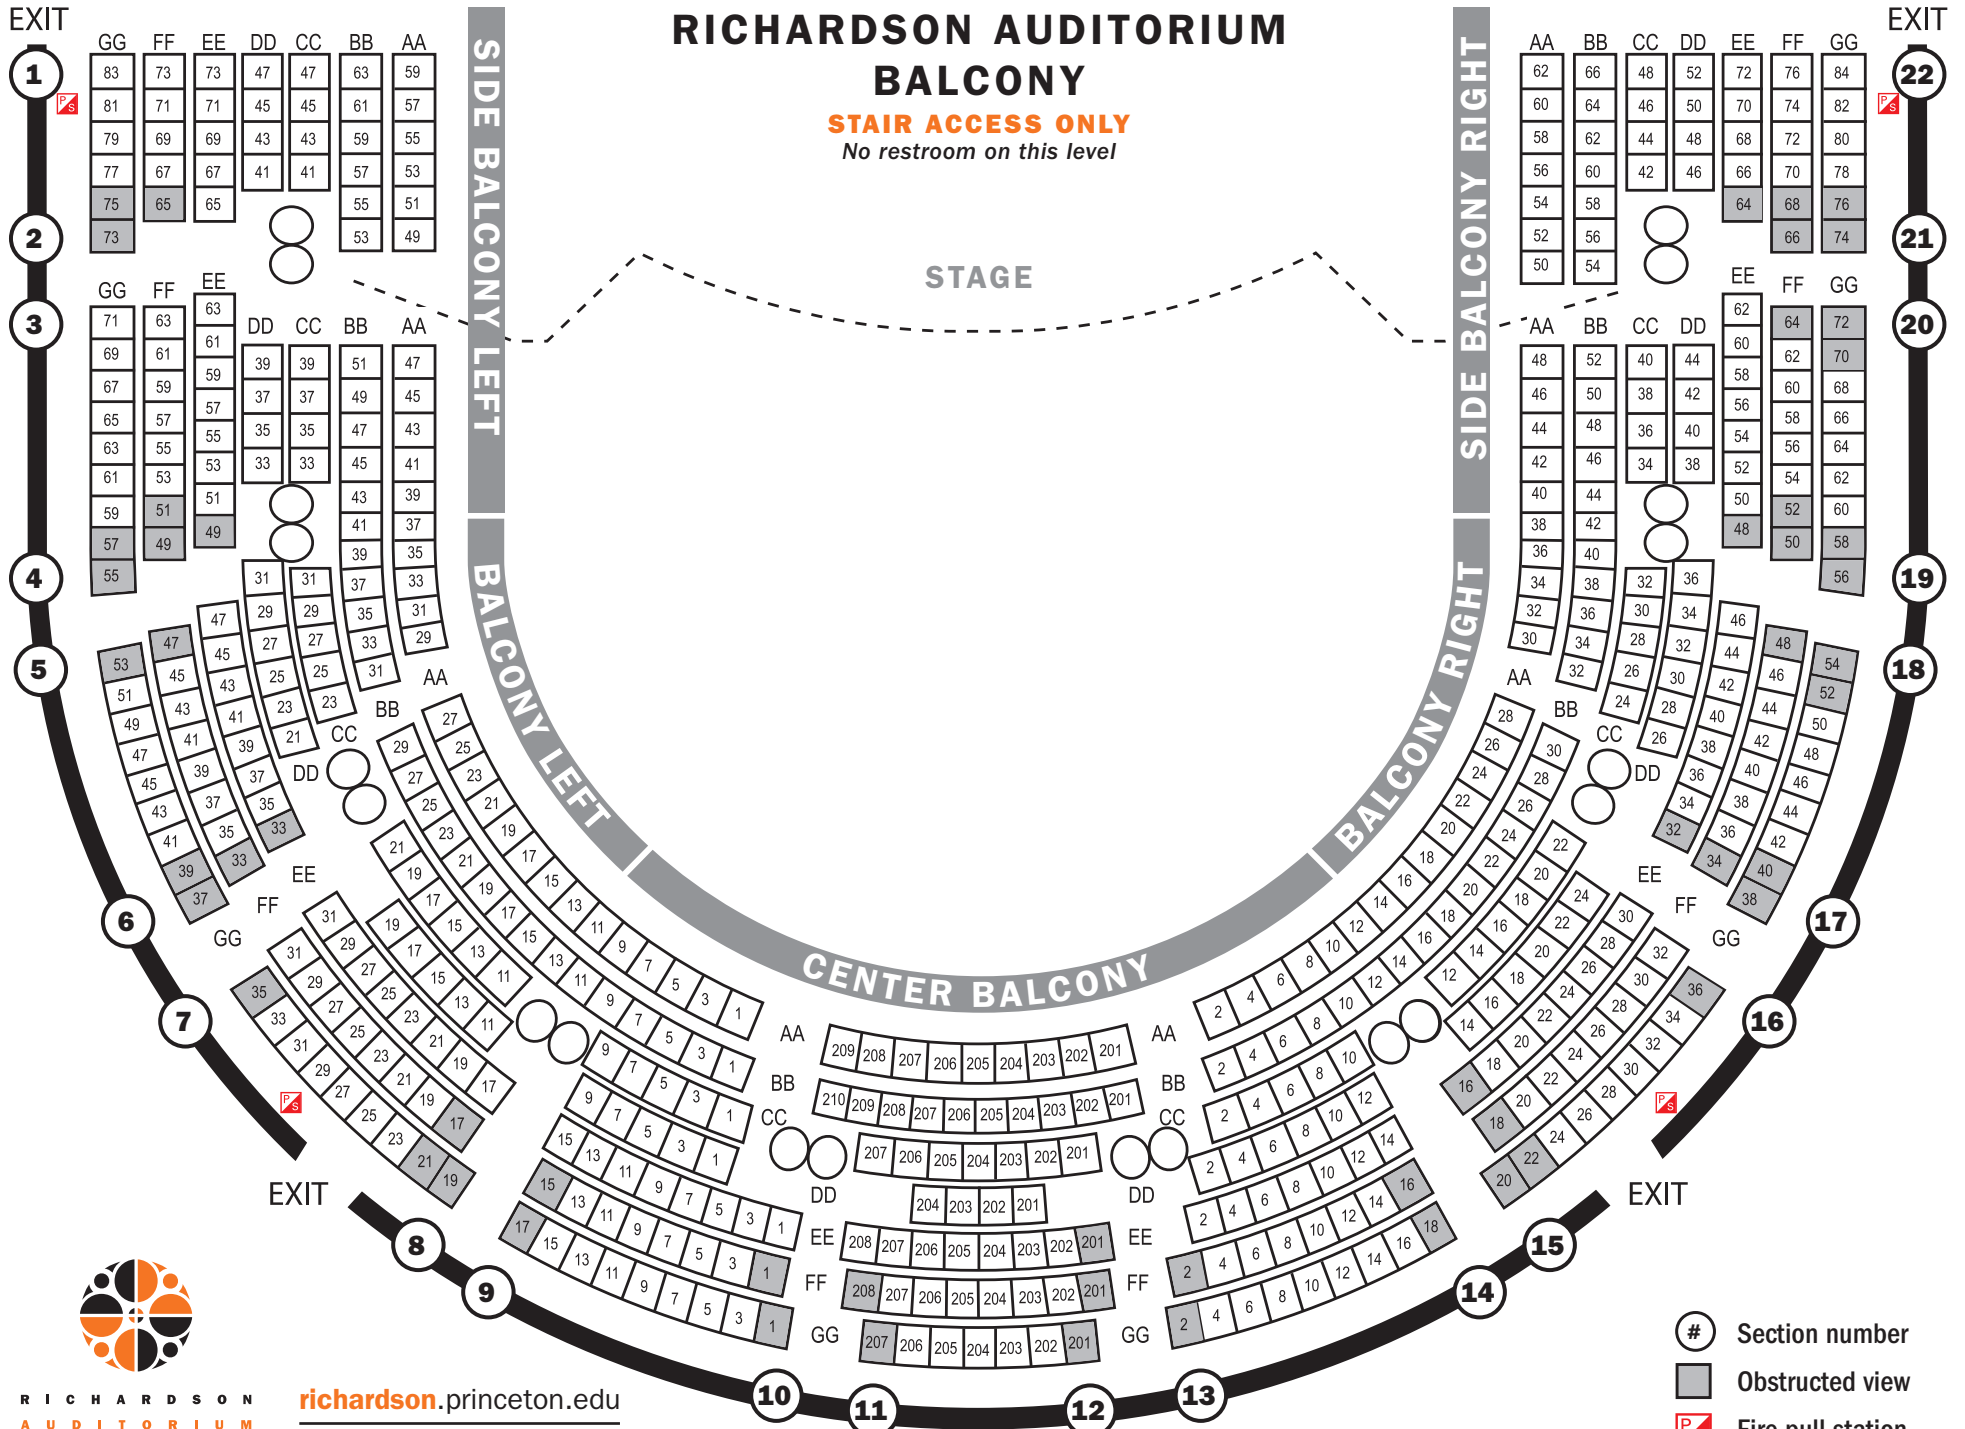

RICHARDSON AUDITORIUM BALCONY

STAIR ACCESS ONLY
No restroom on this level

RICHARDSON
AUDITORIUM
IN ALEXANDER HALL

richardson.princeton.edu
tickets.princeton.edu

- # Section number
- Obstructed view
- Ⓟ Fire pull station