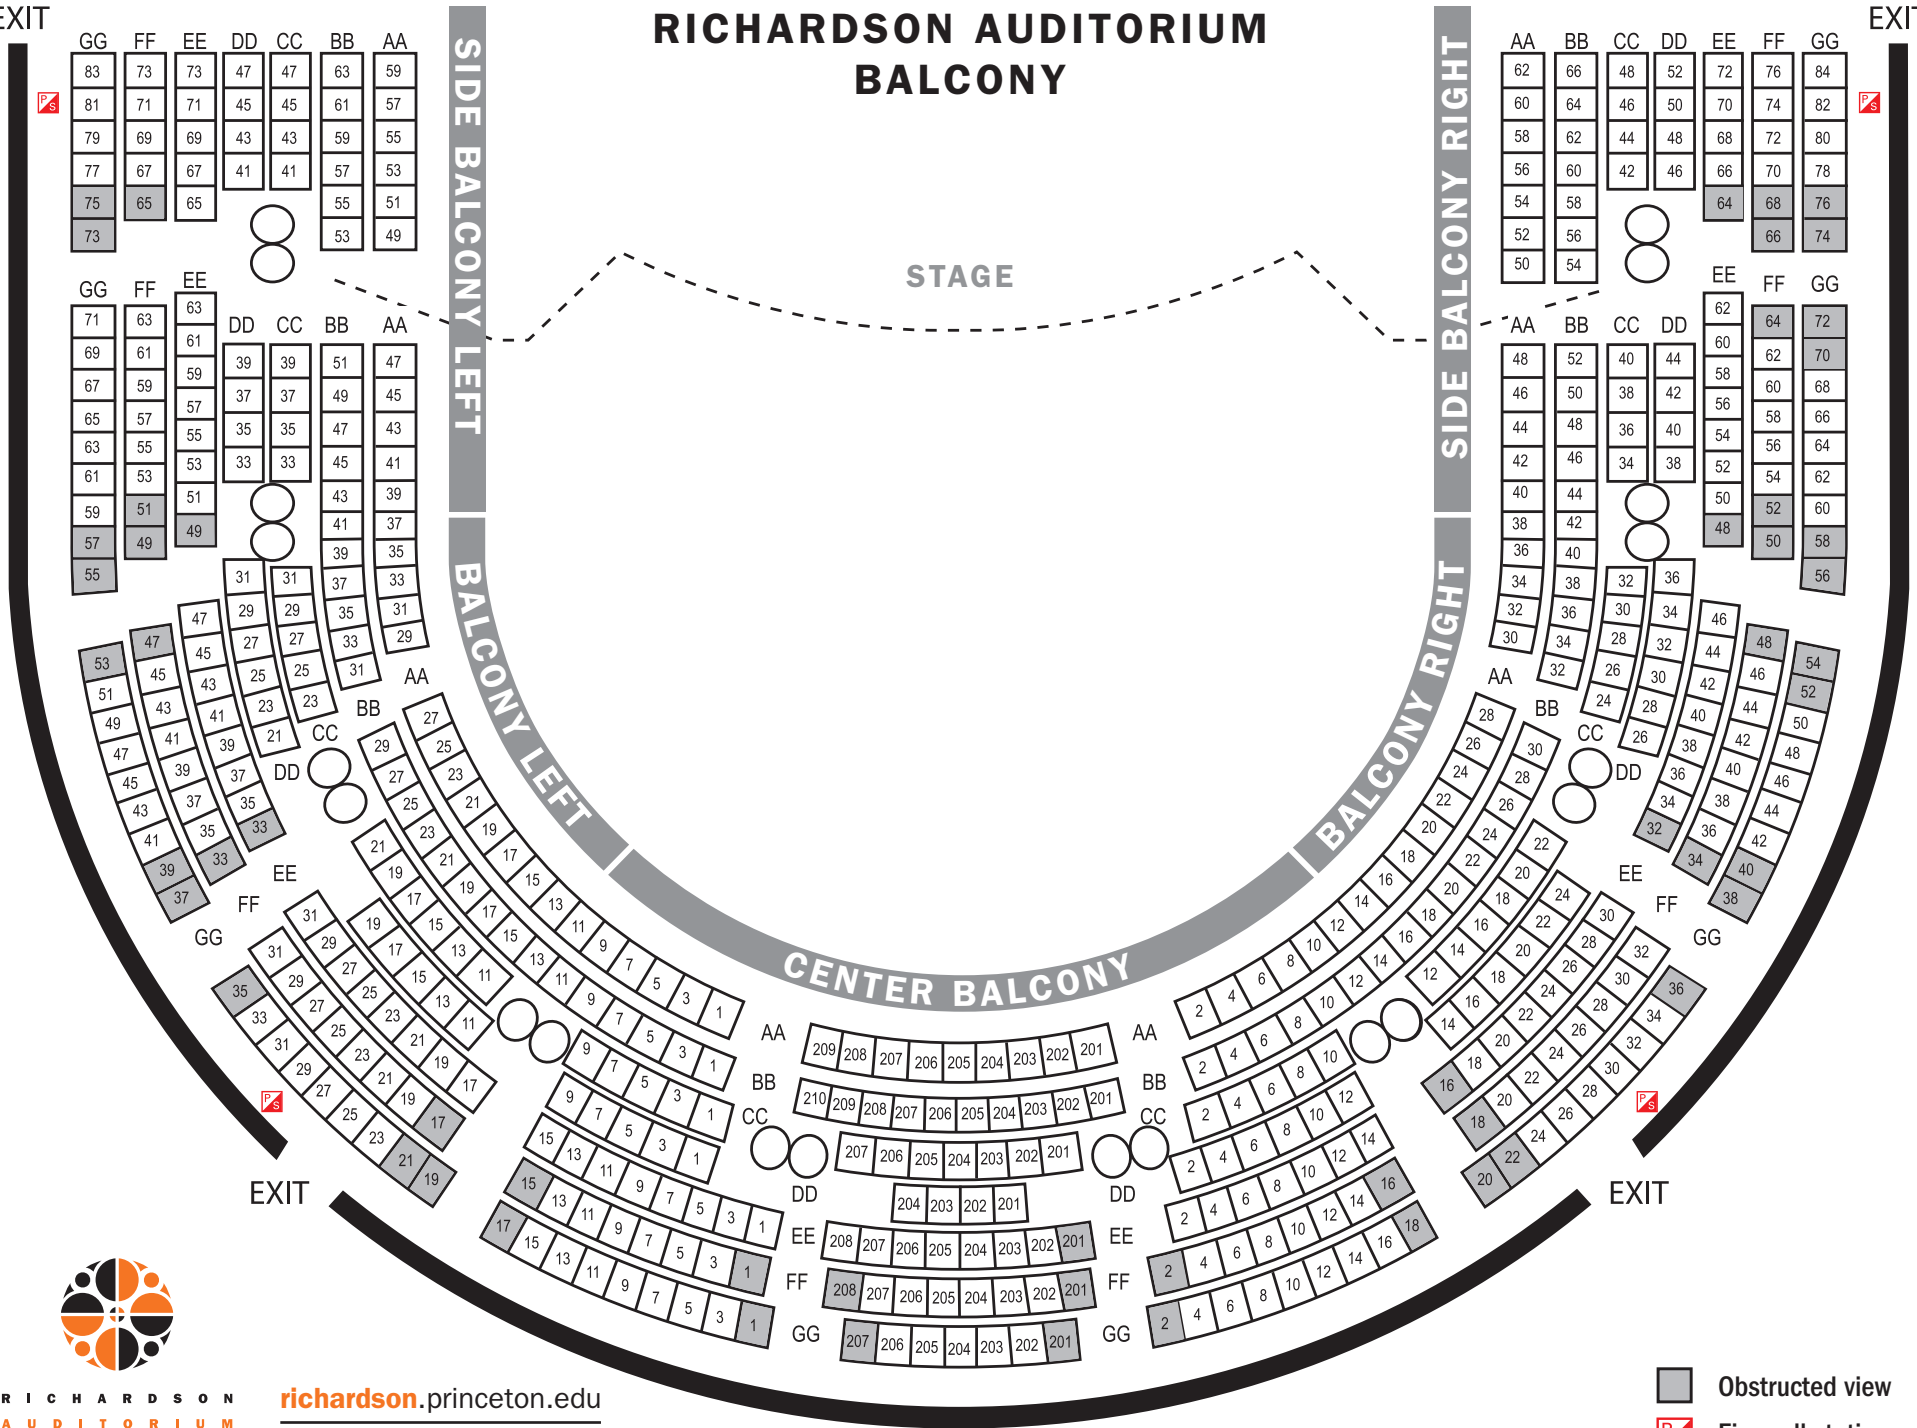

RICHARDSON AUDITORIUM GROUND FLOOR

STAGE

ORCHESTRA LEFT

ORCHESTRA RIGHT

-  Removable seat
-  Limited availability
-  Companion seat
-  Wheelchair accessible
-  Fire pull station

RICHARDSON
AUDITORIUM
IN ALEXANDER HALL

richardson.princeton.edu
tickets.princeton.edu

 EXIT

EXIT

EXIT

RICHARDSON AUDITORIUM BALCONY

RICHARDSON
AUDITORIUM
IN ALEXANDER HALL

richardson.princeton.edu
tickets.princeton.edu

 Obstructed view
 Fire pull station