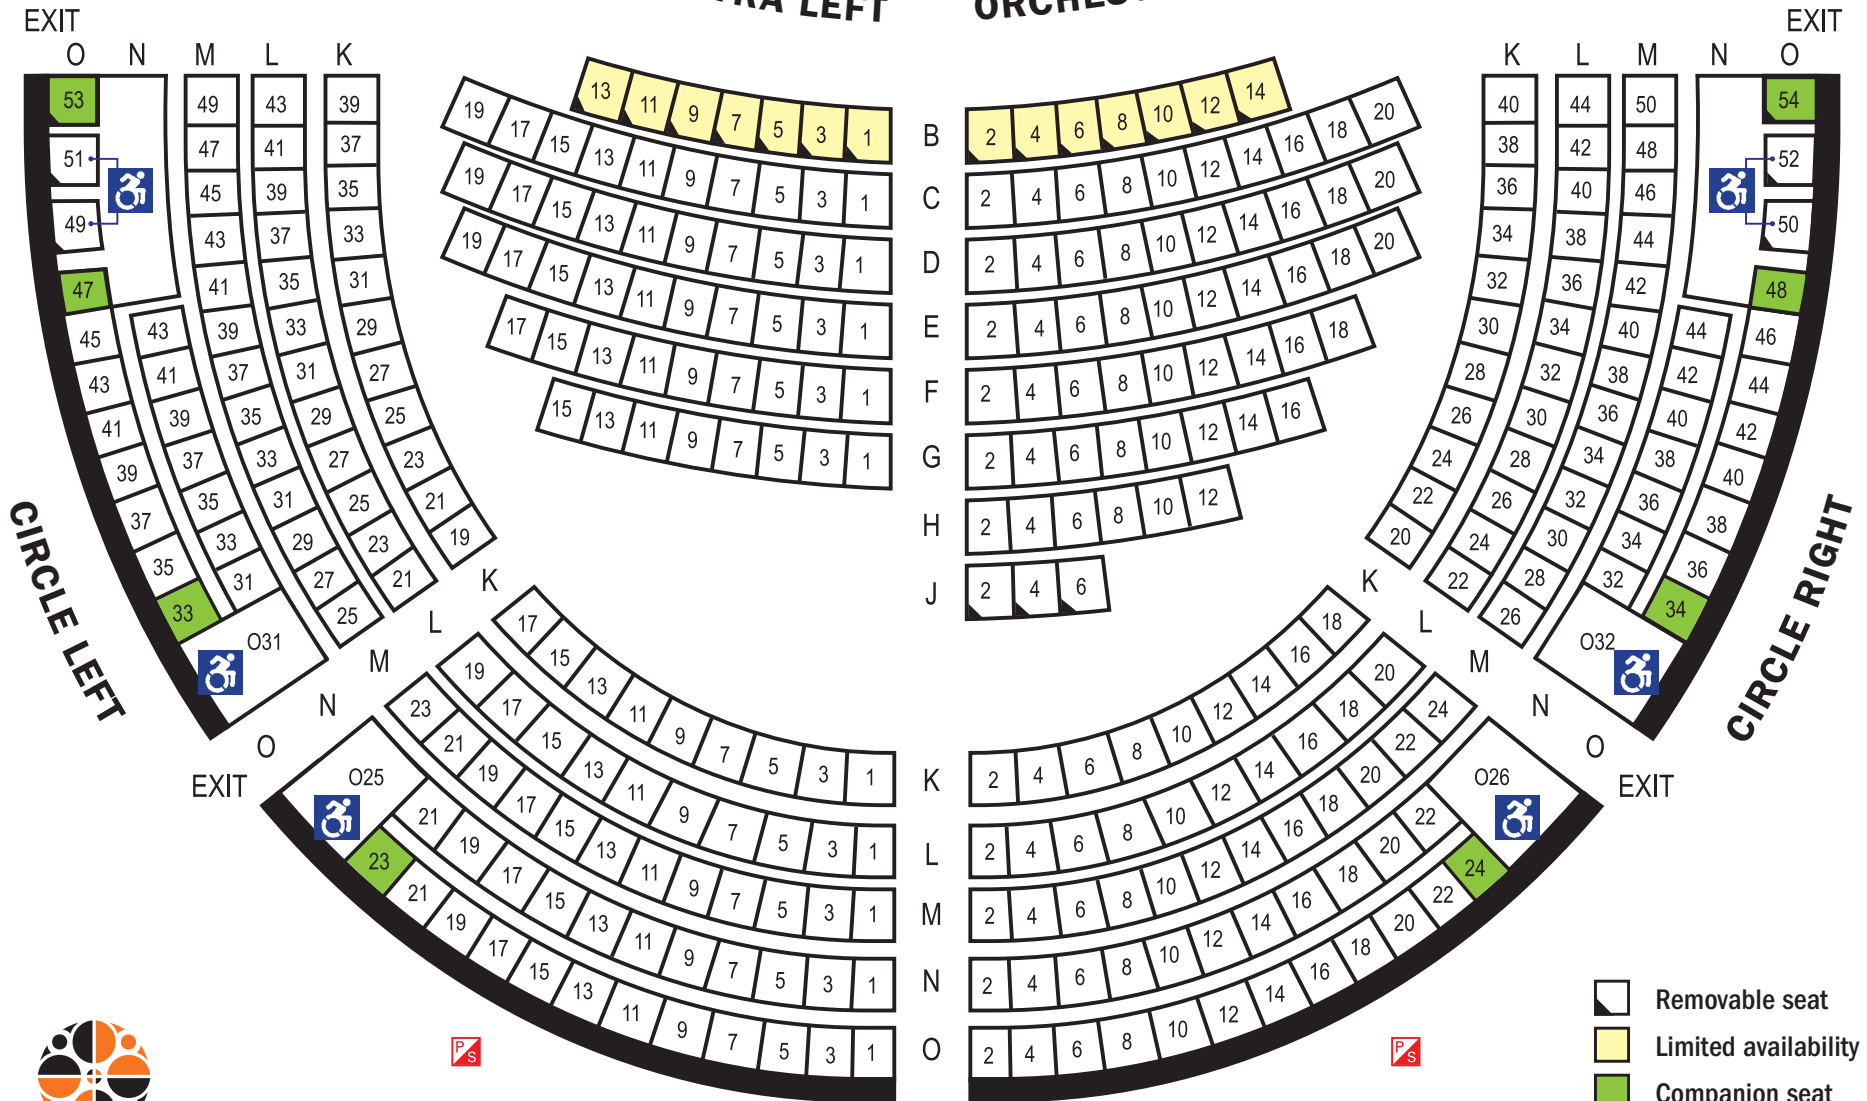

RICHARDSON AUDITORIUM GROUND FLOOR

STAGE

ORCHESTRA LEFT

ORCHESTRA RIGHT

-  Removable seat
-  Limited availability
-  Companion seat
-  Wheelchair accessible
-  Fire pull station

RICHARDSON
AUDITORIUM
IN ALEXANDER HALL

richardson.princeton.edu
tickets.princeton.edu

 EXIT

EXIT

EXIT

RICHARDSON AUDITORIUM BALCONY

RICHARDSON
AUDITORIUM
IN ALEXANDER HALL

richardson.princeton.edu
tickets.princeton.edu

 Obstructed view
 Fire pull station