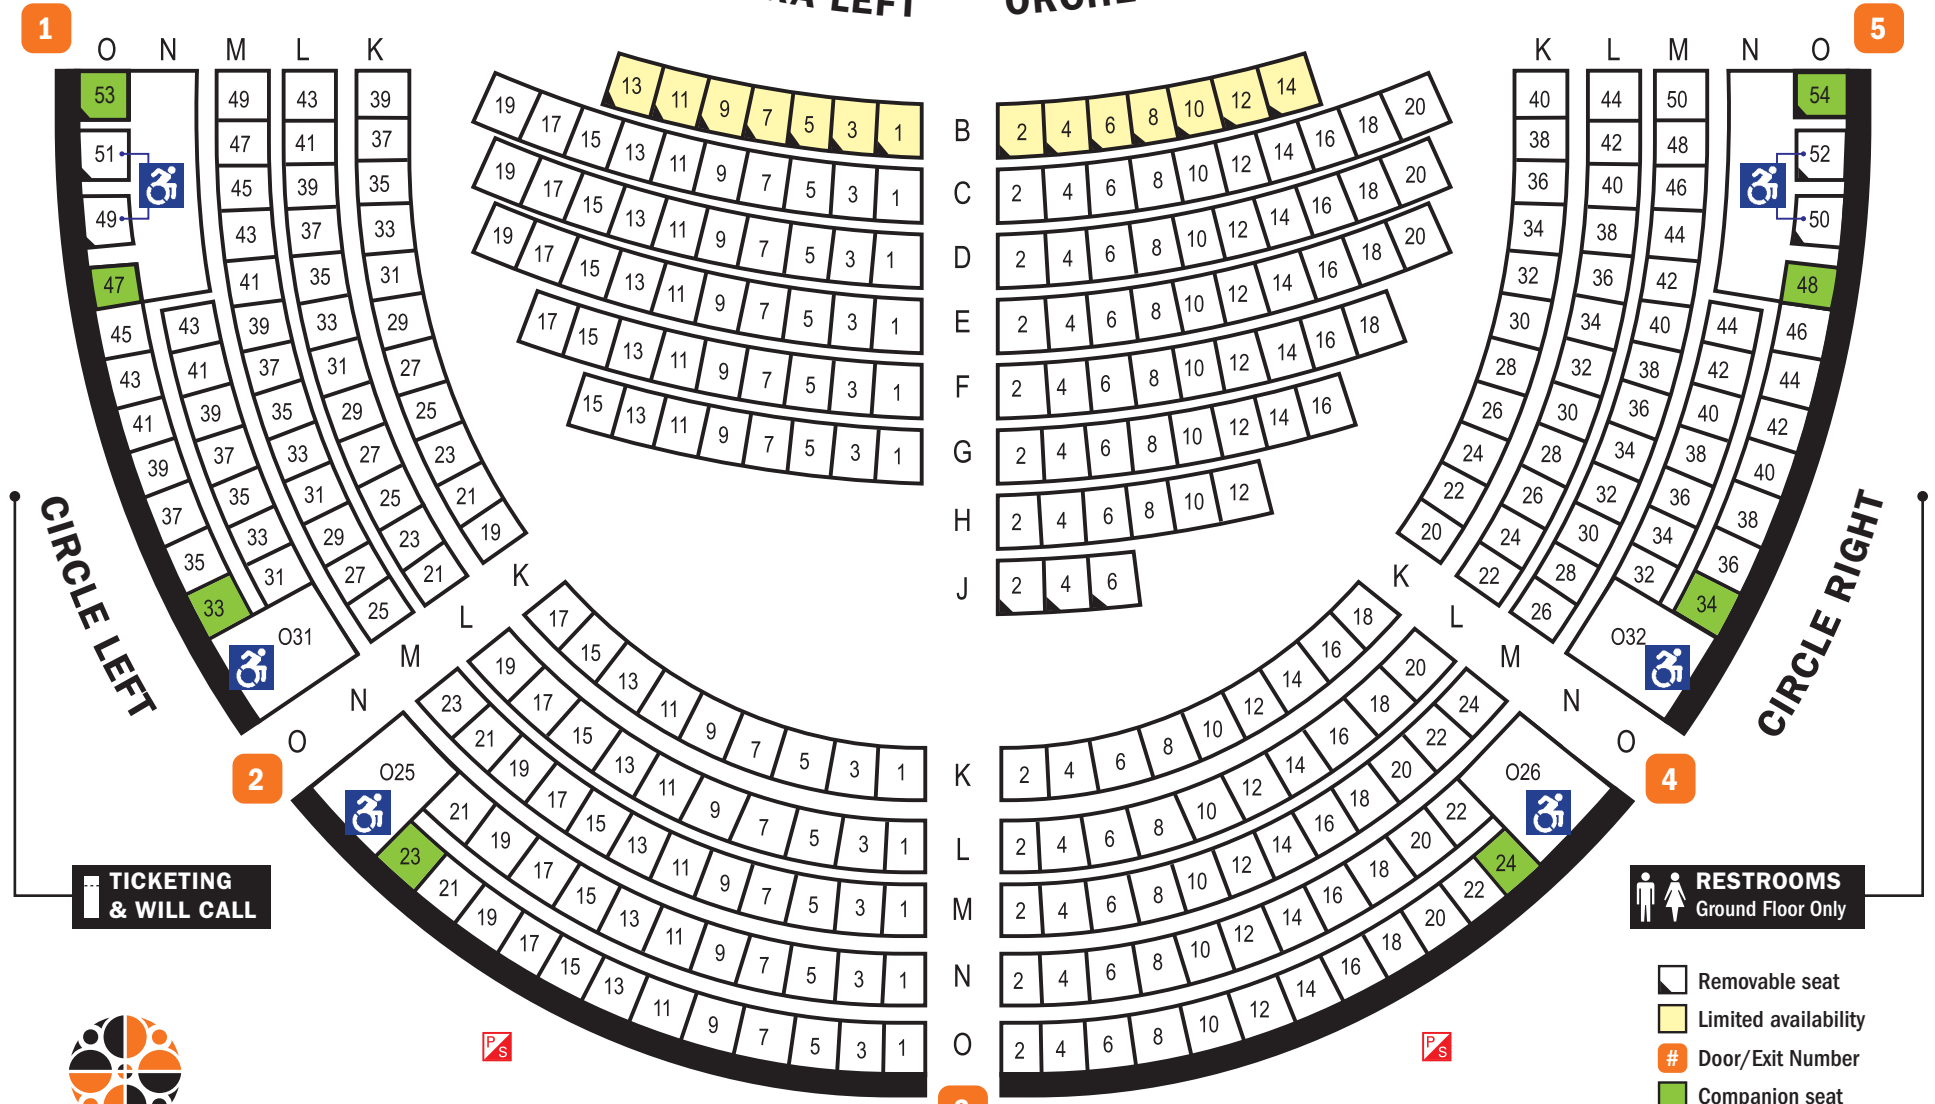

RICHARDSON AUDITORIUM GROUND FLOOR

STAGE

ORCHESTRA LEFT

ORCHESTRA RIGHT

**TICKETING
& WILL CALL**

RESTROOMS
Ground Floor Only

RICHARDSON
AUDITORIUM
IN ALEXANDER HALL

richardson.princeton.edu
tickets.princeton.edu

- Removable seat
- Limited availability
- Door/Exit Number
- Companion seat
- Wheelchair accessible
- Fire pull station

RICHARDSON AUDITORIUM BALCONY LEVEL